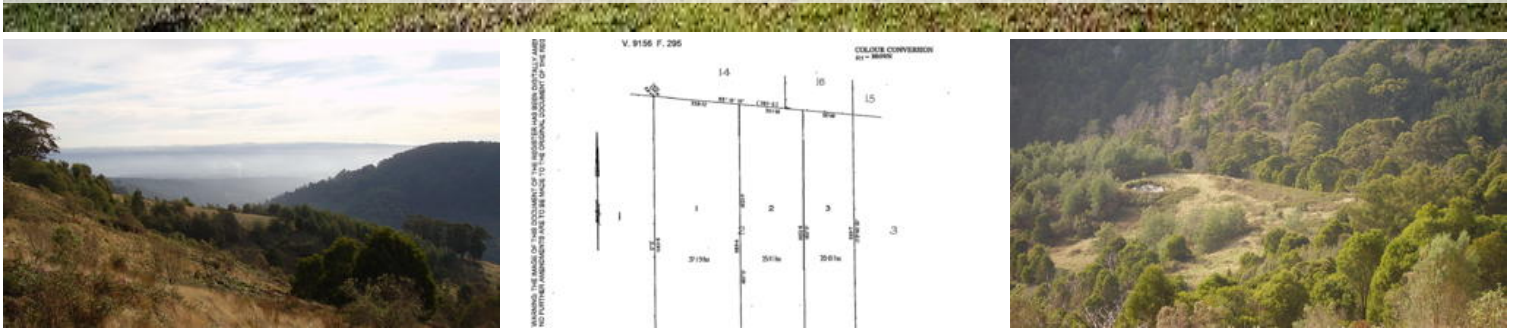

### "20 HECTARE WEEKEND RETREAT"

- Backs on to National Park
- Large Dam
- Zoned - Farmland
- Build your Dream Home (STCA)
- Electricity available
- Planning Permit Expired

*The above information provided has been furnished to us by the vendor/s. We have not verified whether or not that information is accurate and do not have any belief in one way or the other in its accuracy. We do not accept any responsibility to any person for its accuracy and do no more than pass it on. All interested parties should make and rely upon their own inquiries in order to determine whether or not this information is in fact accurate.*